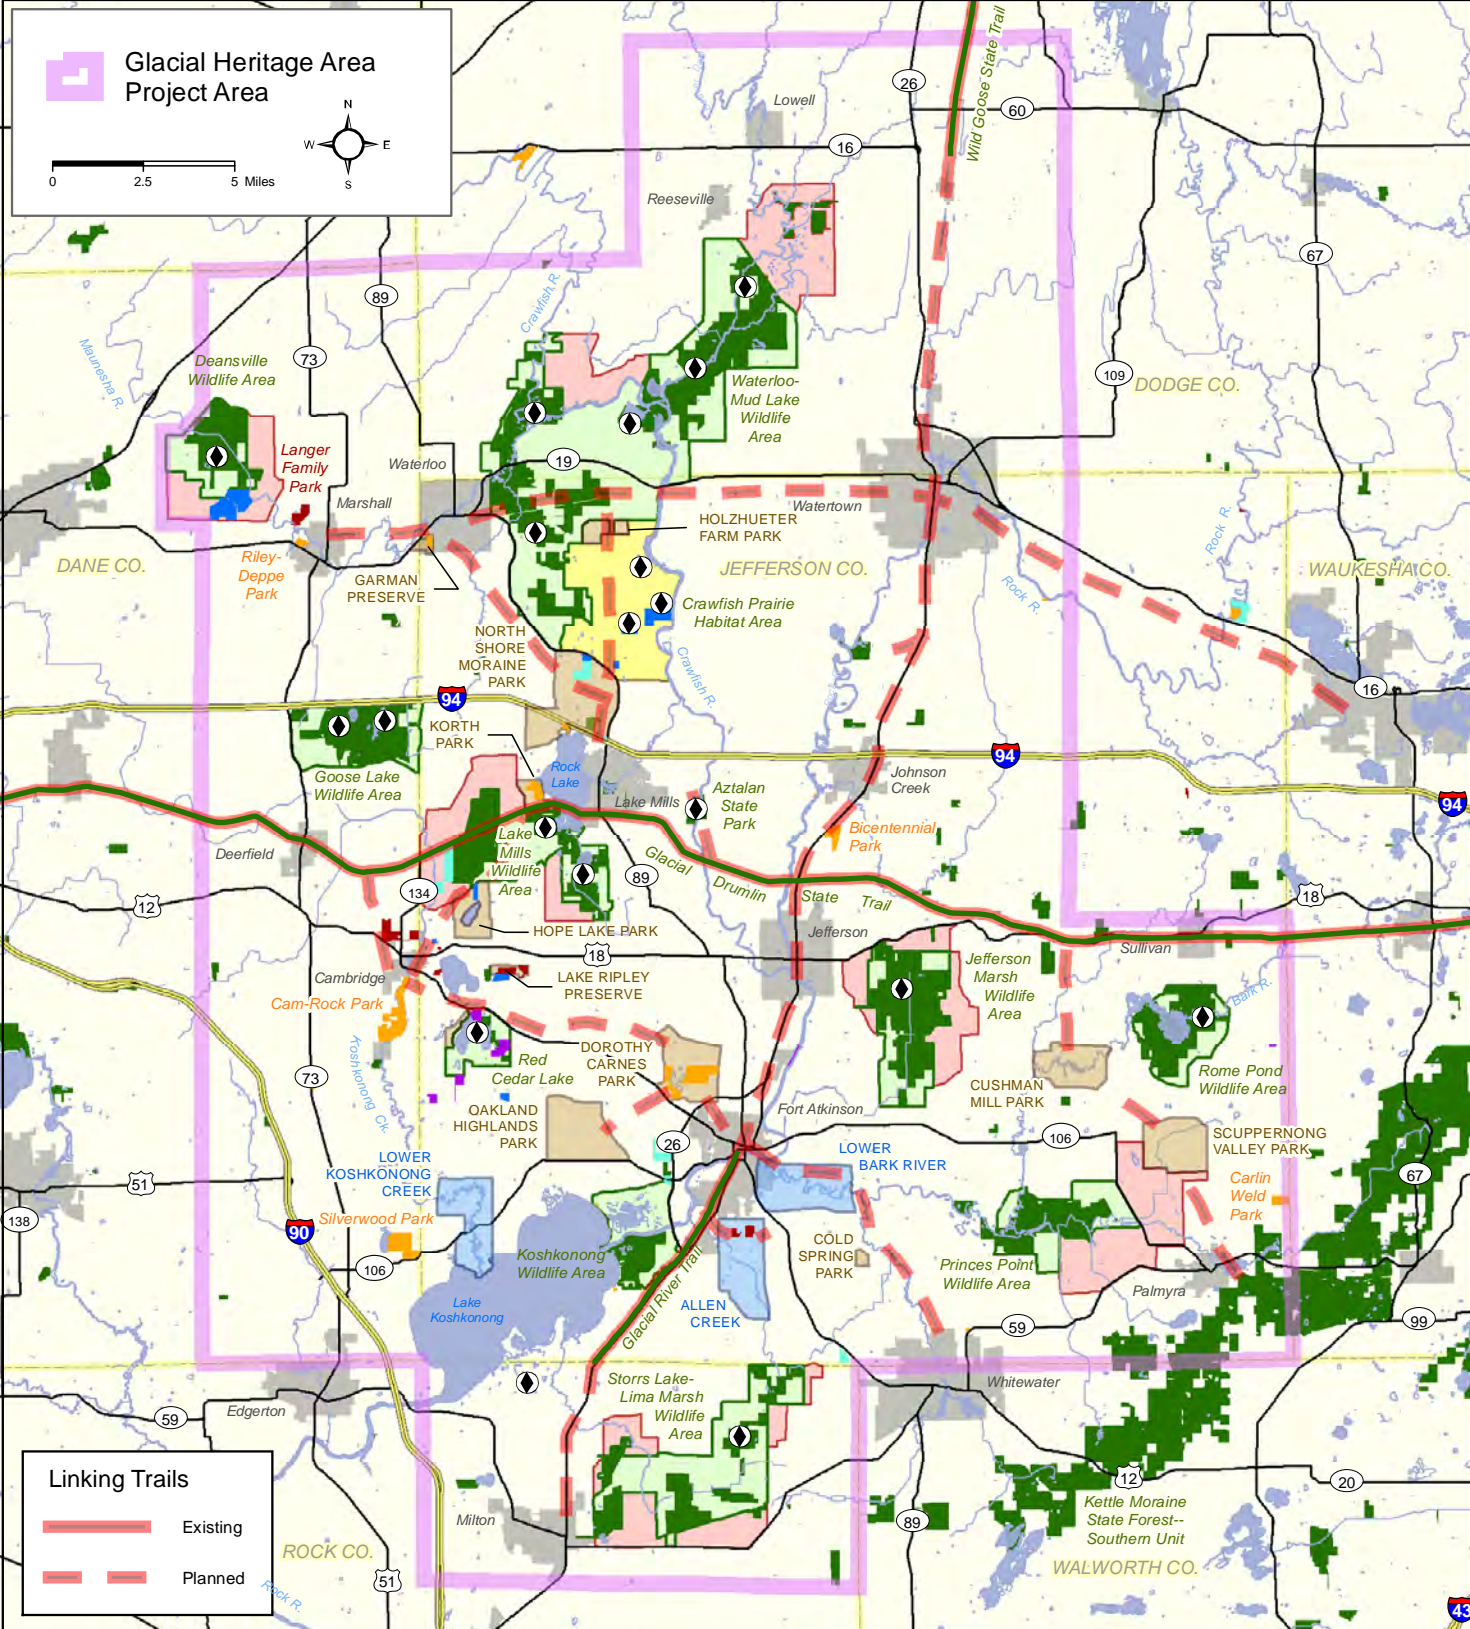

GLACIAL HERITAGE AREA

Glacial Heritage Area Project Area

Linking Trails

- Existing (solid red line)
- Planned (dashed red line)

Existing Land Ownership

- Municipal (red square)
- State (Non-DNR) (cyan square)
- Non-profit Conservation Organization (blue square)
- County (orange square)
- Federal (purple square)
- Dept of Natural Resources (green square)
- State Natural Area (black circle with dot)

Planned Protection Areas

- DNR Wildlife, Park or Natural Area (light green square)
- Conservation Park (tan square)
- Rural Landscape Protection Area (pink square)
- River Corridor (blue square)
- Crawfish Prairie Habitat Area (yellow square)